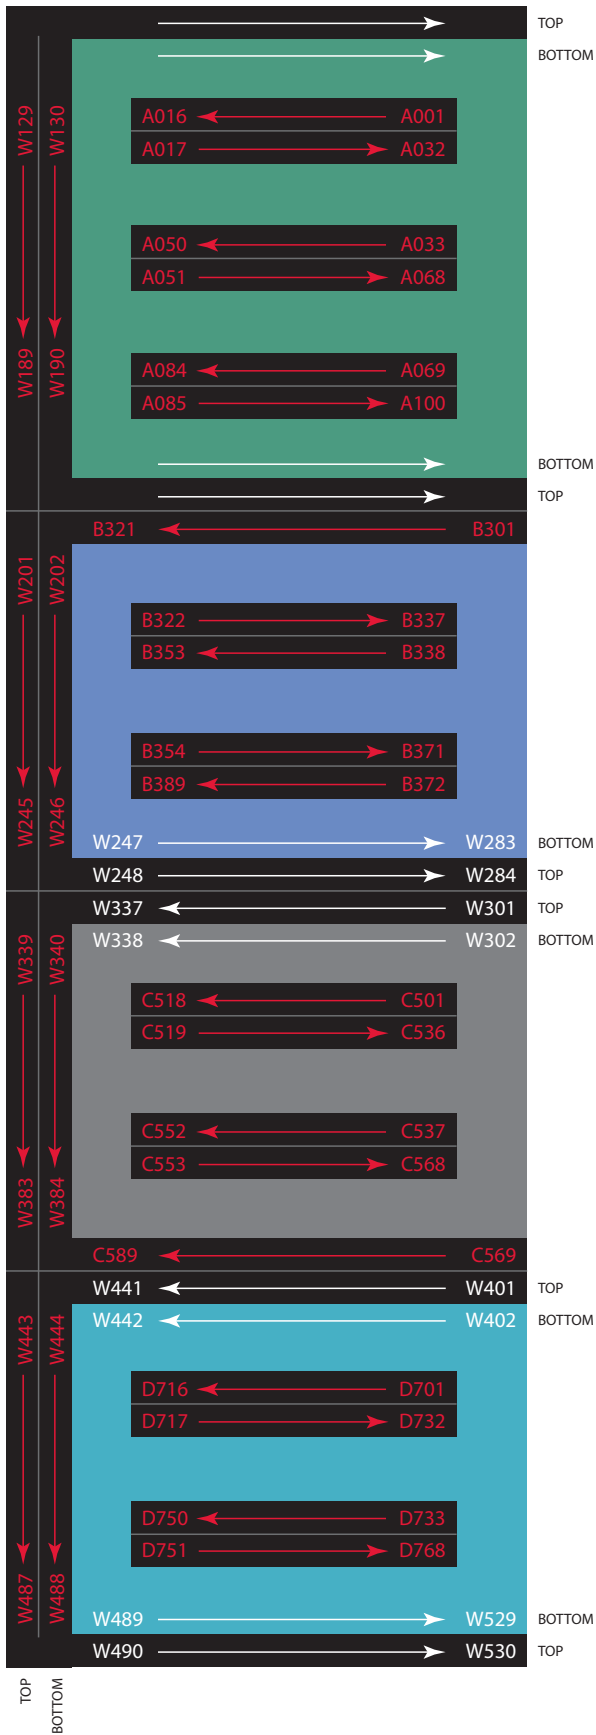

# WOMEN'S LOCKERS

## ENTRANCE

**KEY**

Red Numbers = Rentable Lockers  
 White Numbers = Day Use Lockers

Patrons must provide their own lock for rental lockers.

Patrons may bring their own lock for day use lockers. Locks are also available for rent (\$3/day with i-card) and for purchase (\$6) at Member Services.

# MEN'S LOCKERS