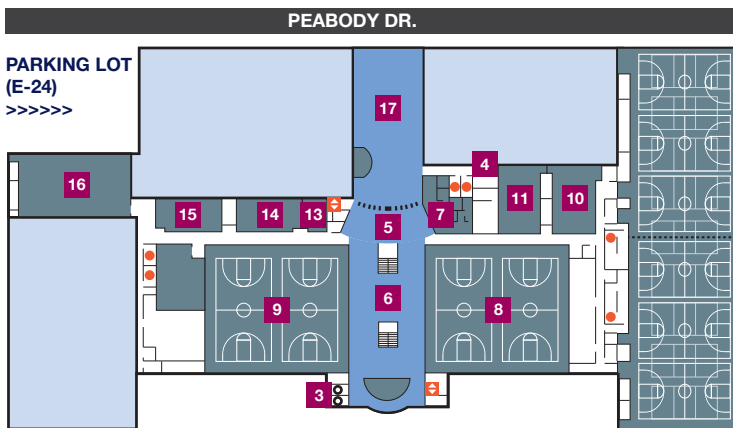

Activities & Recreation Center (ARC)

Elevator	Restroom
AED Stations located throughout the facility.	

UPPER LEVEL

- 1 Cardio & Weights
- 2 Track

ENTRANCE LEVEL

- | | |
|---|-------------------------|
| 3 All Gender Restrooms | 10 Multi-Purpose Room 1 |
| 4 Athletic Training (Carle Sports Medicine) | 11 Multi-Purpose Room 2 |
| 5 Card Swipe Area | 13 Multi-Purpose Room 3 |
| 6 Cardio & Weights | 14 Multi-Purpose Room 4 |
| 7 Member Services | 15 Multi-Purpose Room 5 |
| 8 Gym 2 | 16 Multi-Purpose Room 6 |
| 9 Gym 3 | 17 Well-Being Lounge |

CONCOURSE LEVEL

- | | |
|-----------------------------------|--|
| 18 All Gender Changing Room | 25 Climbing Wall Entrance |
| 19 Strength & Conditioning | 26 Indoor Pool |
| 20 Men's Locker Room | 27 Instructional Kitchen/ Food Assistance & Well-Being Program |
| 21 Women's Locker Room | 28 Meeting Room 2 |
| 22 Performance Pods Viewing Area | 29 Meeting Room 3 |
| 23 Adventure Recreation Center | 30 Multi-Purpose Room 7 |
| 24 Auditorium Entrance (2 levels) | 31 Wet Meeting Room |
| | 32 Wellness Suite |

LOWER LEVEL

- | | |
|-----------------------------|--|
| 33 Weights | 37 Squash Courts (3 courts) |
| 34 Auditorium Entrance | 38 Racquetball Courts (8 courts) |
| 35 Personal Training Studio | 39 Performance Pods (HIIT, Power, Olympic) |
| 36 Cycling Studio | 40 Bouldering Cave |