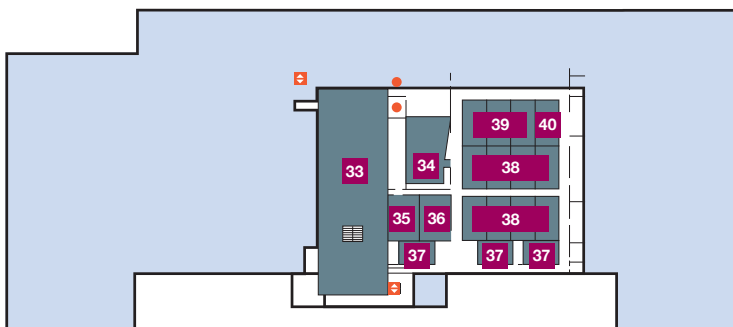

Activities & Recreation Center (ARC)

Elevator	Restroom
AED Stations located throughout the facility.	

UPPER LEVEL

- 1 Cardio & Weights
- 2 Track

ENTRANCE LEVEL

- | | |
|---|-------------------------|
| 3 All Gender Restrooms | 10 Multi-Purpose Room 1 |
| 4 Athletic Training (Carle Sports Medicine) | 11 Multi-Purpose Room 2 |
| 5 Card Swipe Area | 13 Multi-Purpose Room 3 |
| 6 Cardio & Weights | 14 Multi-Purpose Room 4 |
| 7 Member Services | 15 Multi-Purpose Room 5 |
| 8 Gym 2 | 16 Multi-Purpose Room 6 |
| 9 Gym 3 | 17 Well-Being Lounge |

CONCOURSE LEVEL

- | | |
|-----------------------------------|--|
| 18 All Gender Changing Room | 25 Climbing Wall Entrance |
| 19 Strength & Conditioning | 26 Indoor Pool |
| 20 Men's Locker Room | 27 Instructional Kitchen/ Food Assistance & Well-Being Program |
| 21 Women's Locker Room | 28 Meeting Room 2 |
| 22 Performance Pods Viewing Area | 29 Meeting Room 3 |
| 23 Adventure Recreation Center | 30 Multi-Purpose Room 7 |
| 24 Auditorium Entrance (2 levels) | 31 Wet Meeting Room |
| | 32 Wellness Suite |

LOWER LEVEL

- | | |
|-----------------------------|--|
| 33 Weights | 37 Squash Courts (3 courts) |
| 34 Auditorium Entrance | 38 Racquetball Courts (8 courts) |
| 35 Personal Training Studio | 39 Performance Pods (HIIT, Power, Olympic) |
| 36 Cycling Studio | 40 Bouldering Cave |