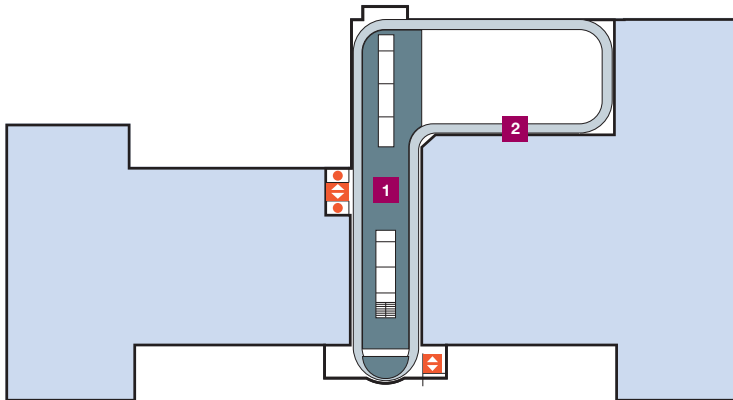

Activities & Recreation Center (ARC)

Elevator	Restroom
AED Stations located throughout the facility.	

UPPER LEVEL

- 1 Cardio & Weights
- 2 Track

ENTRANCE LEVEL

- | | |
|---|-------------------------|
| 3 All Gender Restrooms | 10 Multi-Purpose Room 1 |
| 4 Athletic Training (Carle Sports Medicine) | 11 Multi-Purpose Room 2 |
| 5 Card Swipe Area | 13 Multi-Purpose Room 3 |
| 6 Cardio & Weights | 14 Multi-Purpose Room 4 |
| 7 Member Services | 15 Multi-Purpose Room 5 |
| 8 Gym 2 | 16 Multi-Purpose Room 6 |
| 9 Gym 3 | 17 Well-Being Lounge |

CONCOURSE LEVEL

- | | |
|-----------------------------------|--|
| 18 All Gender Changing Room | 25 Climbing Wall Entrance |
| 19 Strength & Conditioning | 26 Indoor Pool |
| 20 Men's Locker Room | 27 Instructional Kitchen/ Food Assistance & Well-Being Program |
| 21 Women's Locker Room | 28 Meeting Room 2 |
| 22 Performance Pods Viewing Area | 29 Meeting Room 3 |
| 23 Adventure Recreation Center | 30 Multi-Purpose Room 7 |
| 24 Auditorium Entrance (2 levels) | 31 Wet Meeting Room |
| | 32 Wellness Suite |

LOWER LEVEL

- | | |
|-----------------------------|--|
| 33 Weights | 37 Squash Courts (3 courts) |
| 34 Auditorium Entrance | 38 Racquetball Courts (8 courts) |
| 35 Personal Training Studio | 39 Performance Pods (HIIT, Power, Olympic) |
| 36 Cycling Studio | 40 Bouldering Cave |