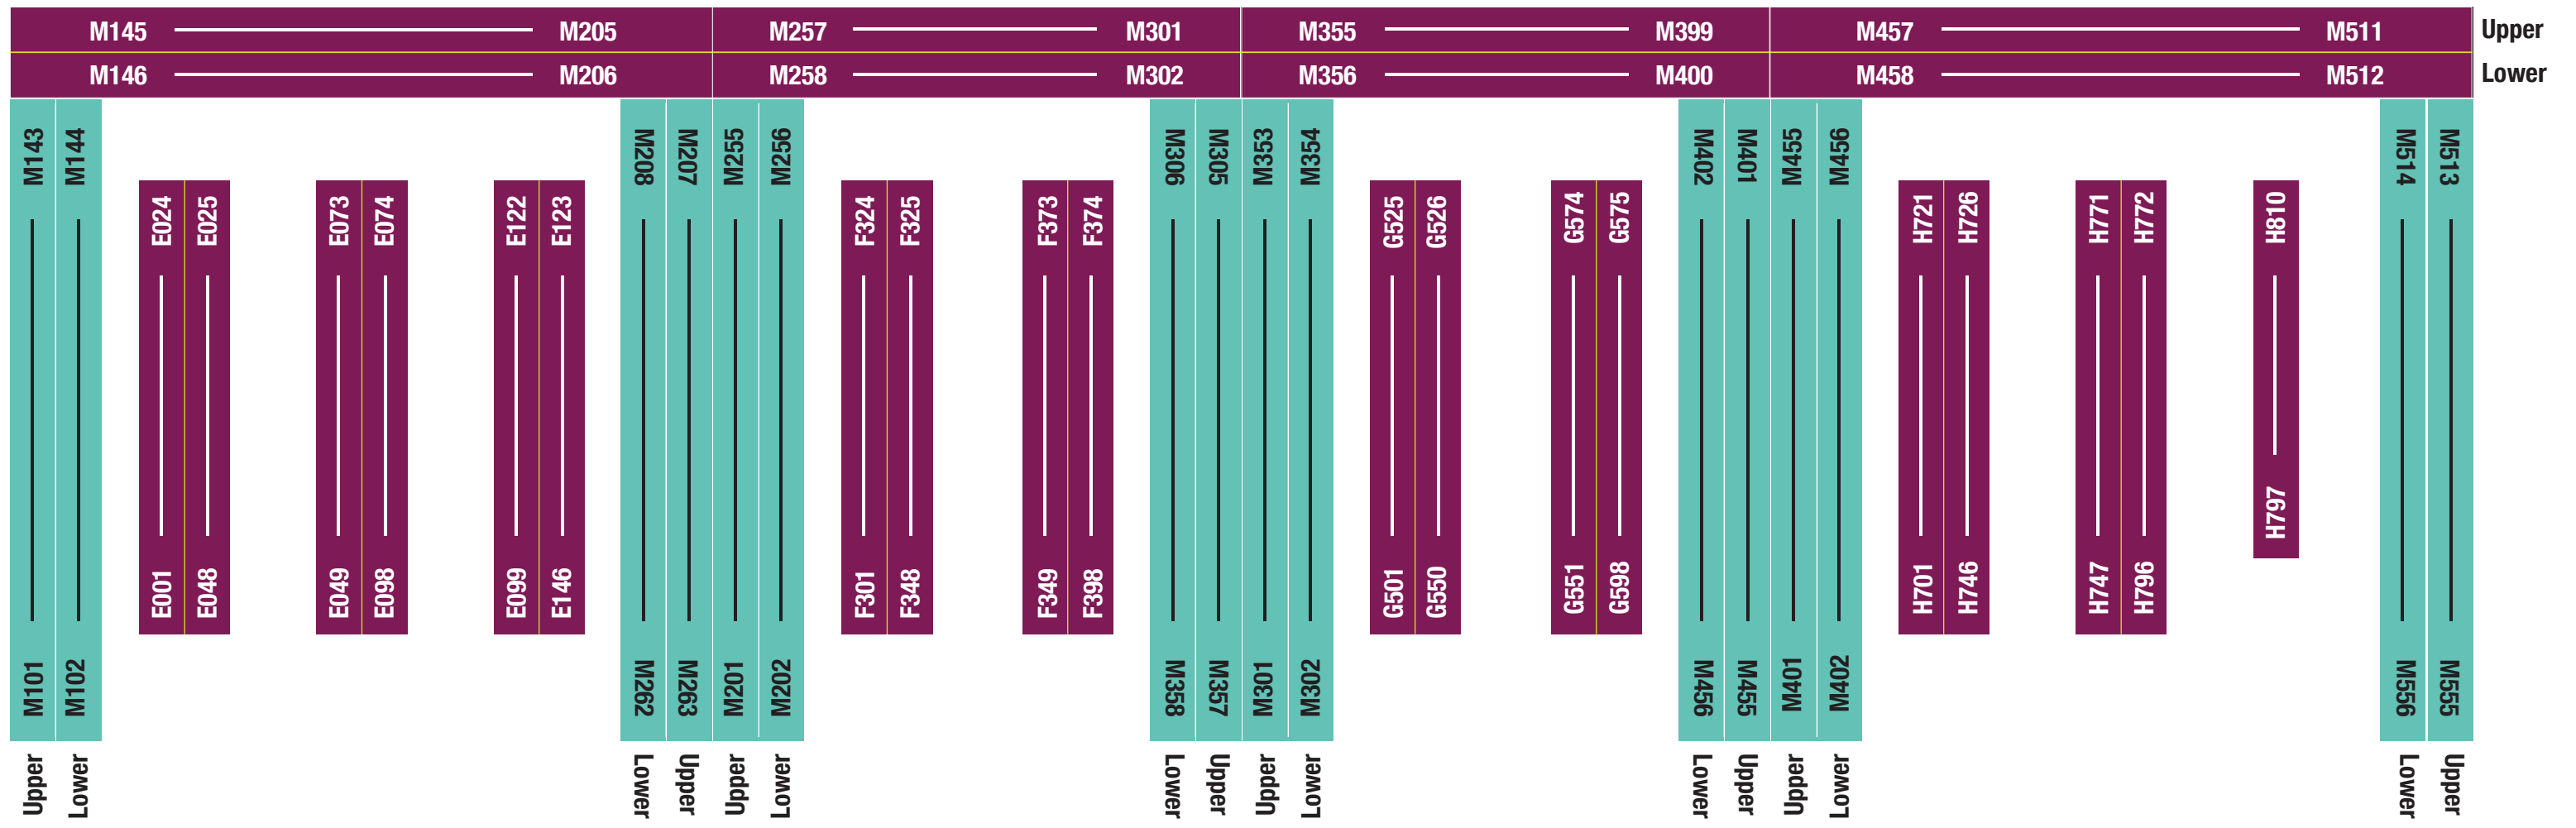

ARC MEN'S LOCKER ROOM

PATRONS MUST PROVIDE THEIR OWN LOCK FOR LOCKERS.

Bring your own lock or Member Services has a combination lock available for purchase ($6).

Locks may not be left on day use lockers overnight. Locks left on day use lockers overnight will be removed and contents of the locker vacated.

KEY

White Numbers = Rentable Lockers

Black Numbers = Day Use Lockers

ENTRANCE

EXIT TO POOL

Campus Recreation makes every effort to be accessible to all abilities. If you need special accommodations for this facility and/or program, please contact us at campusrec@illinois.edu.

campusrec.illinois.edu

Campus Recreation